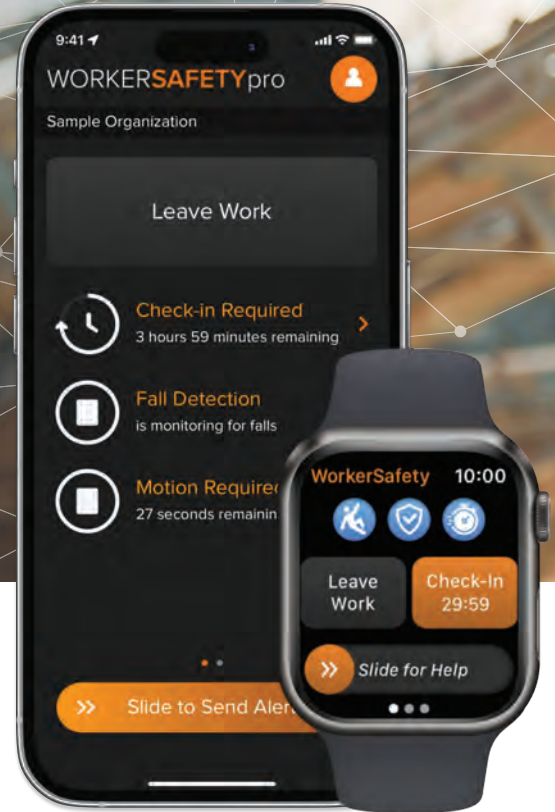

# WORKERSAFETYpro

## CONNECTED SAFETY SOLUTION

Whether it's an environmental, health, or social risk, WorkerSafety Pro provides the most comprehensive and customizable solution for iPhone, Android, and Apple Watch today.

Automatically notify emergency response team according to safety protocols

Safety dashboard enables centralized monitoring, provisioning and emergency response

Advanced proactive and reactive safety protocols