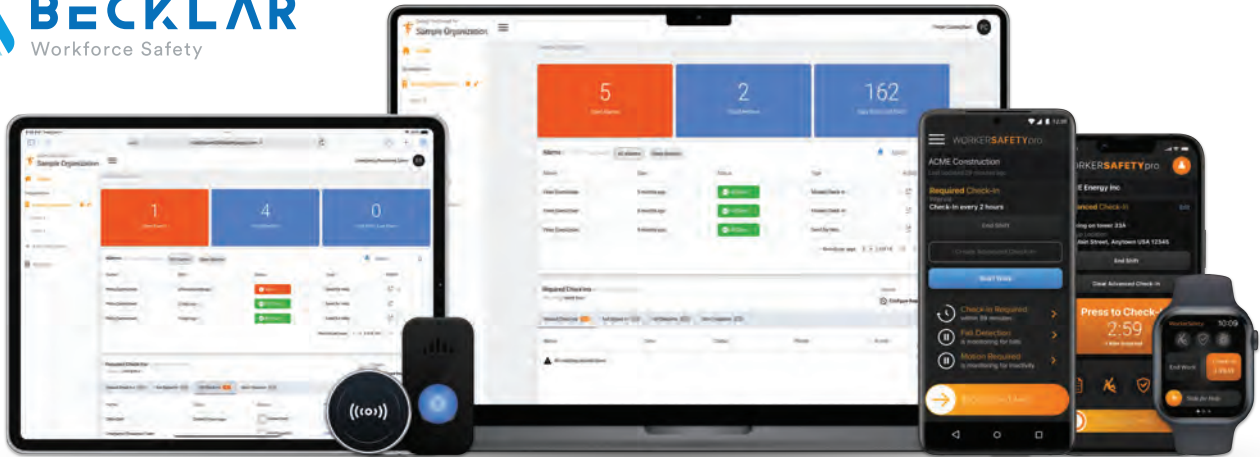

## CONNECTED SAFETY SOLUTION

Whether it's an environmental, health, or social risk, WorkerSafety Pro provides the most comprehensive and customizable solution for iPhone, Android, and Apple Watch today.

Automatically notify emergency response team according to safety protocols

Safety dashboard enables centralized monitoring, provisioning and emergency response

Advanced proactive and reactive safety protocols

Daily proactive reminders ensure worker protection

- Designed for enterprises and organizations of all sizes
- Supports a safer and more productive workplace
- Enhances existing safety protocols and best practices
- Improves compliance with regulatory bodies
- Trusted by industries and sectors across the globe